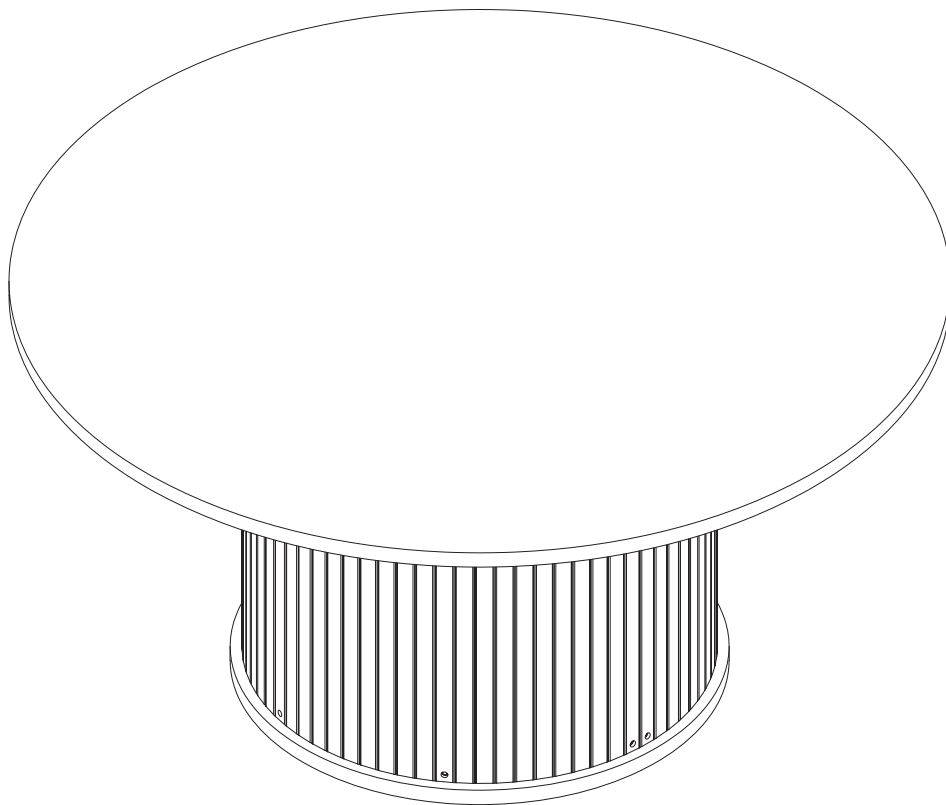

Cooper & Co.[®]

Haven Coffee Table

ASSEMBLY
INSTRUCTIONS

Cooper & Co.®

Cheers for making this yours!

Cooper & Co is your go-to source for homeware that's as stylish as it is affordable! With our carefully curated selection, we aim to bring you the best of both worlds, ensuring that you can create a space that reflects your personal style without breaking the bank.