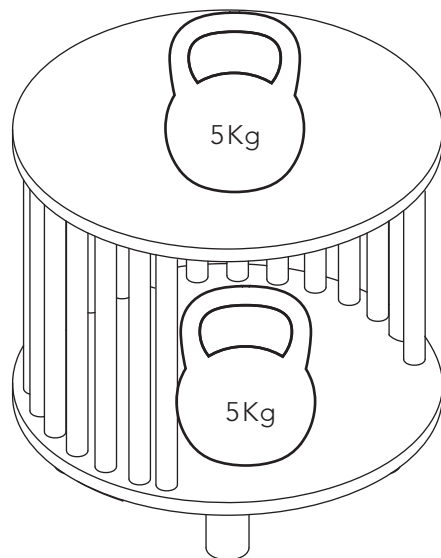

PARTS LIST

| | | |
|--|--|---|
| <p>1</p>  <p>x1</p> | <p>2</p>  <p>x1</p> | |
| <p>3</p>  <p>x17</p> | <p>4</p>  <p>x4</p> | <p>5</p>  <p>x4</p> |
| <p>6</p>  <p>x1</p> | <p>7</p>  <p>x2</p> | |

HARDWARE

| | |
|---|---|
| A | B |
|  x6 |  x4 |

ASSEMBLY INSTRUCTIONS

STEP 1

STEP 2

ASSEMBLY INSTRUCTIONS

STEP 3

ASSEMBLY INSTRUCTIONS

RECOMMENDED WEIGHT

MAXIMUM RECOMMENDED WEIGHT IS 5Kg ON TOP AND 5Kg INSIDE EACH SHELF.

Your new product is ready for use.

CARE & MAINTENANCE OF YOUR PRODUCT

Just a few simple steps to keep your furniture looking fabulous and functioning flawlessly: