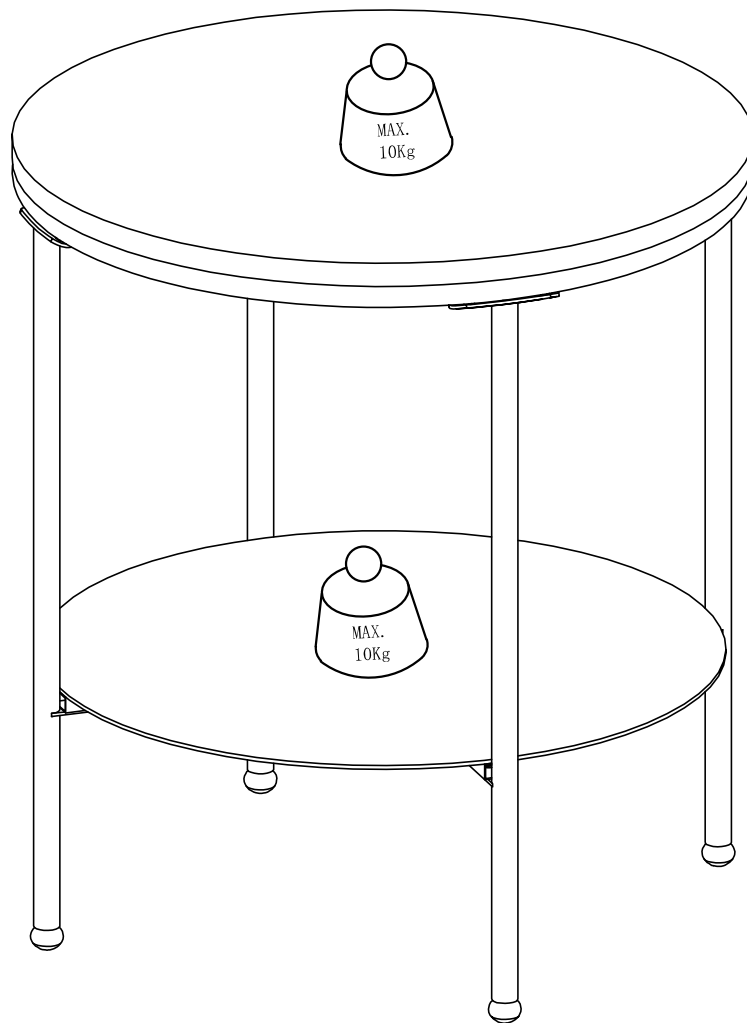

ASSEMBLY INSTRUCTIONS

RECOMMENDED WEIGHT

MAXIMUM RECOMMENDED WEIGHT IS 10KG FOR EACH SHELF.

Your new product is ready for use.