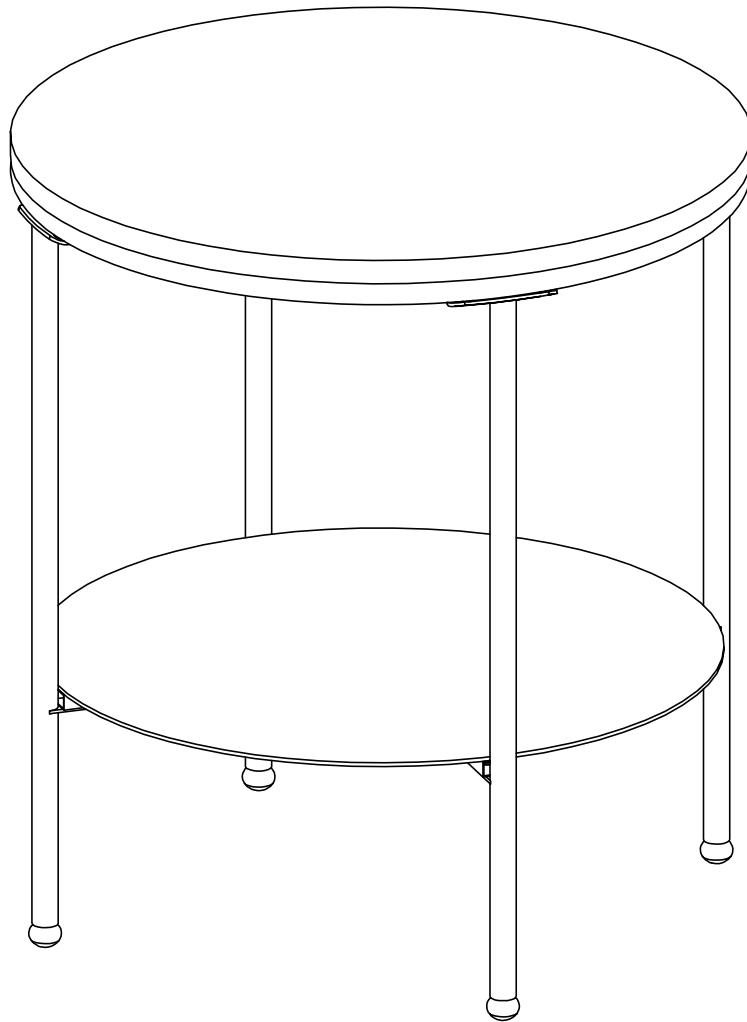

Cooper & Co.[®]

Fernando

Marble And Metal Side Table

ASSEMBLY
INSTRUCTIONS

Cheers for making this yours!

Cooper & Co is your go-to source for homeware that's as stylish as it is affordable! With our carefully curated selection, we aim to bring you the best of both worlds, ensuring that you can create a space that reflects your personal style without breaking the bank.