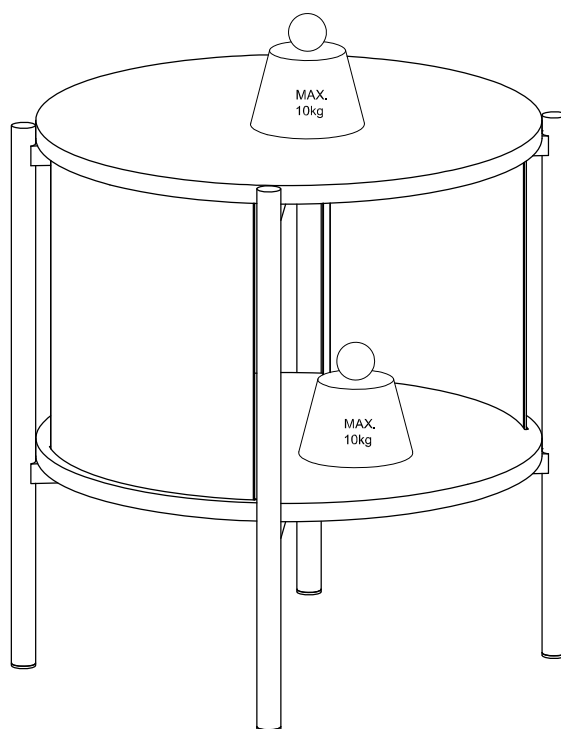

ASSEMBLY INSTRUCTIONS

RECOMMENDED WEIGHT

MAXIMUM RECOMMENDED WEIGHT IS 10KG FOR EACH SHELF.

Your new product is ready for use.