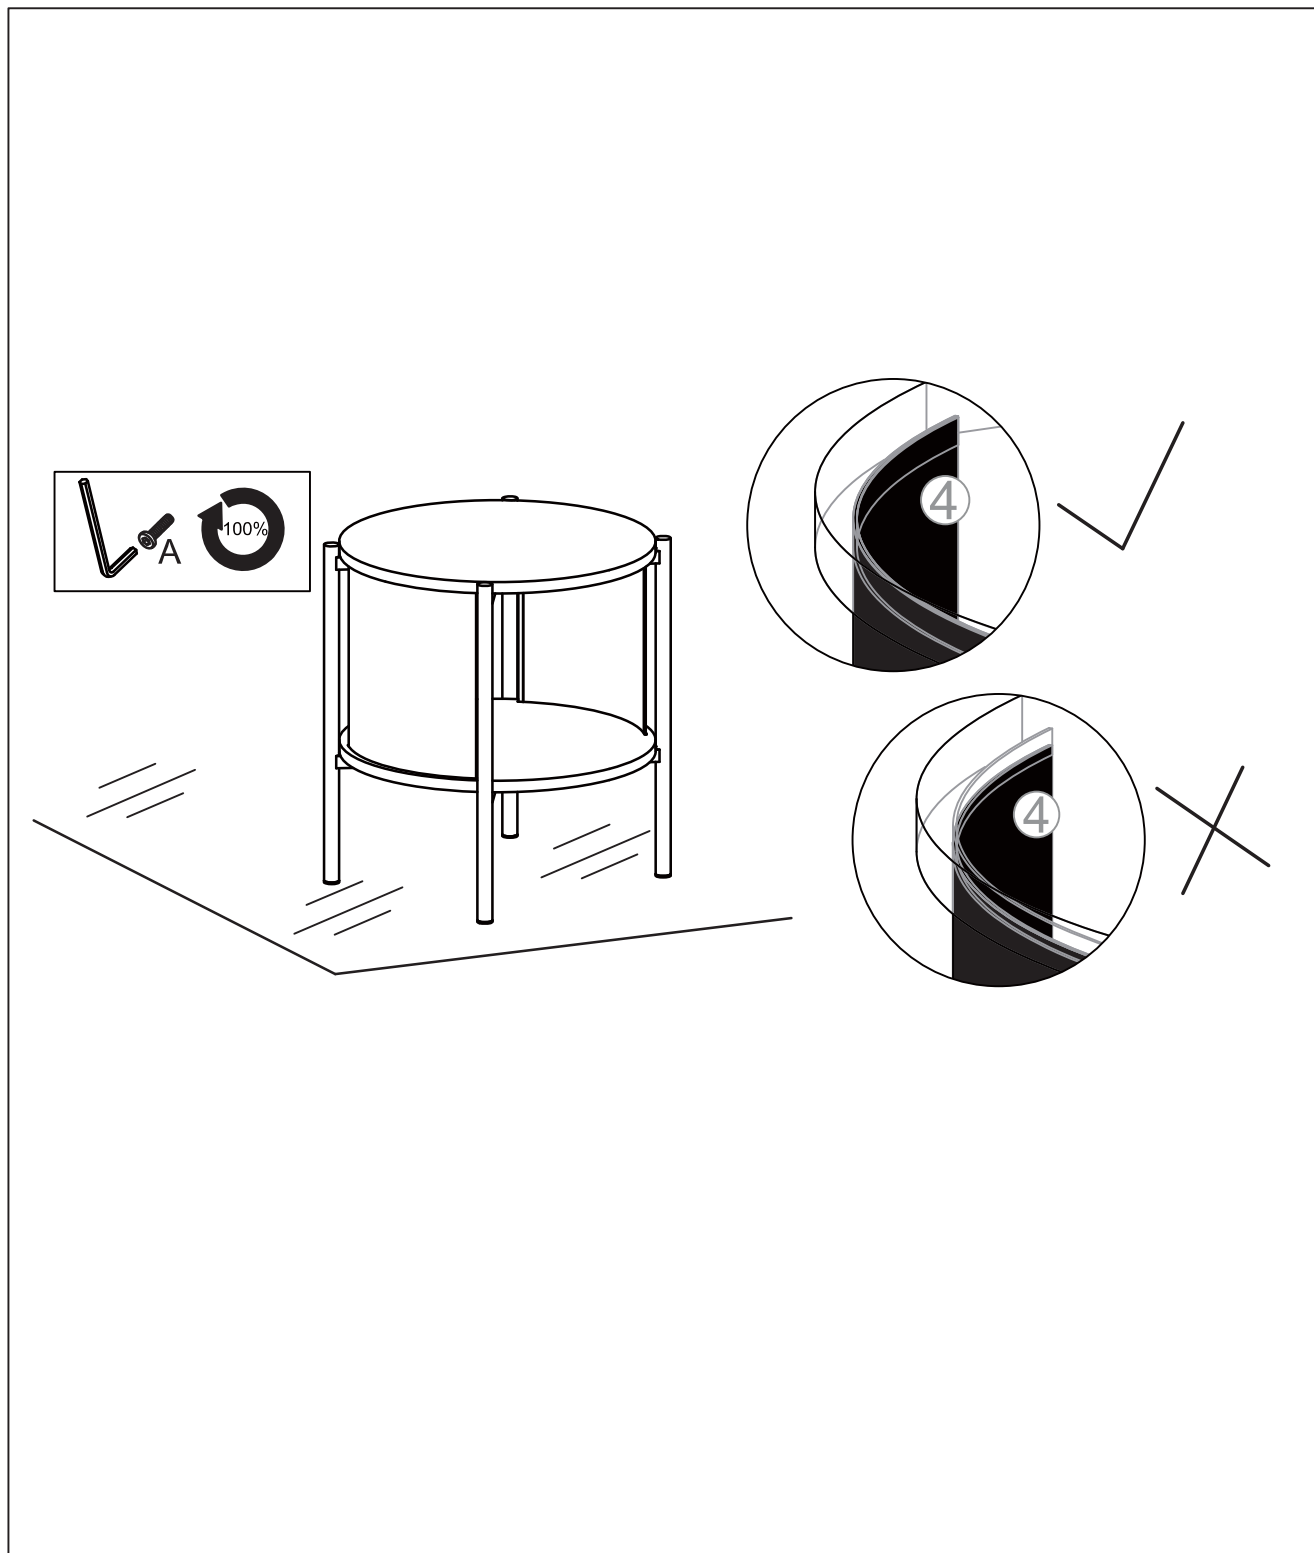

PARTS LIST

<p>1</p>  <p>x1</p>	<p>2</p>  <p>x1</p>
<p>3</p>  <p>x4</p>	<p>4</p>  <p>x2</p>

HARDWARE

A	B
 <p>D 6x25mm x16</p>	 <p>x1</p>

ASSEMBLY INSTRUCTIONS

STEP 1

ASSEMBLY INSTRUCTIONS

STEP 2

ASSEMBLY INSTRUCTIONS

STEP 3

<p>A</p>  <p>x8</p>	
<p>B</p>  <p>x1</p>	

ASSEMBLY INSTRUCTIONS

STEP 4

ASSEMBLY INSTRUCTIONS

RECOMMENDED WEIGHT

MAXIMUM RECOMMENDED WEIGHT IS 10KG FOR EACH SHELF.