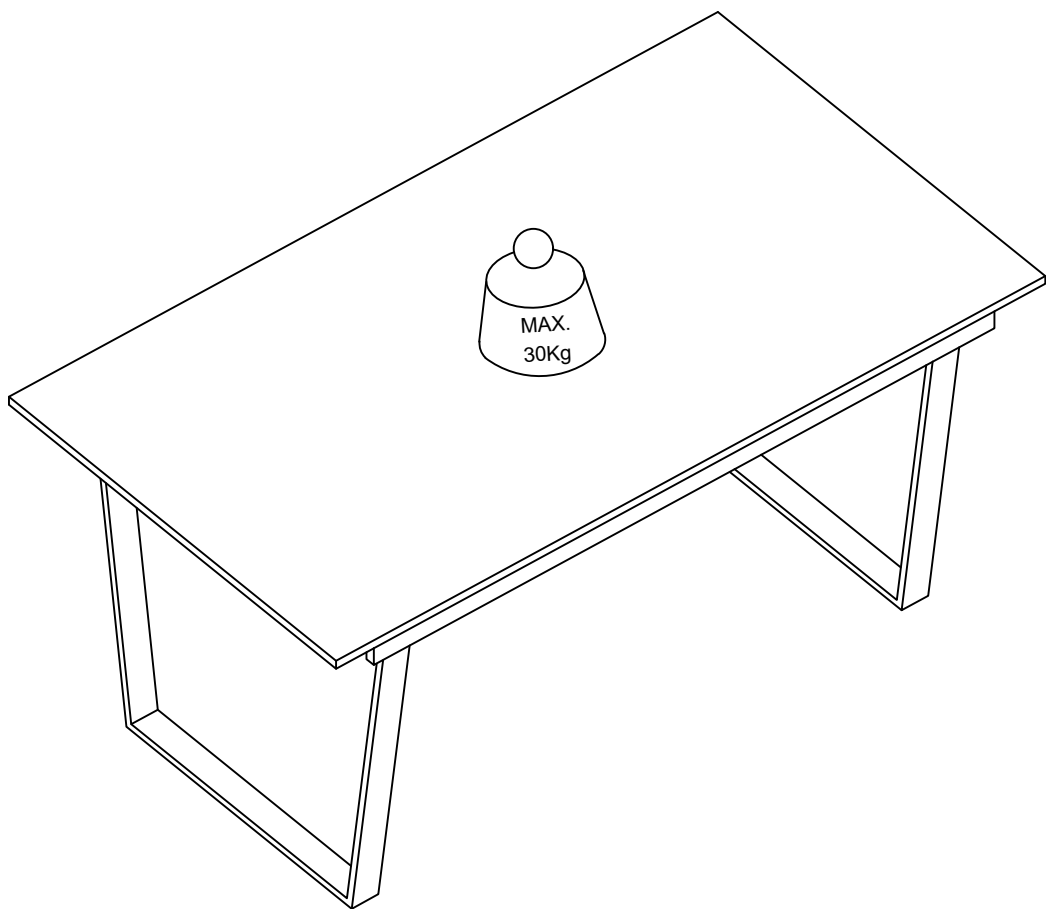

STEP 1

STEP 2

ASSEMBLY INSTRUCTIONS

STEP 3

ASSEMBLY INSTRUCTIONS

RECOMMENDED WEIGHT

MAXIMUM RECOMMENDED WEIGHT IS 30KG ON TOP

Your new product is ready for use.