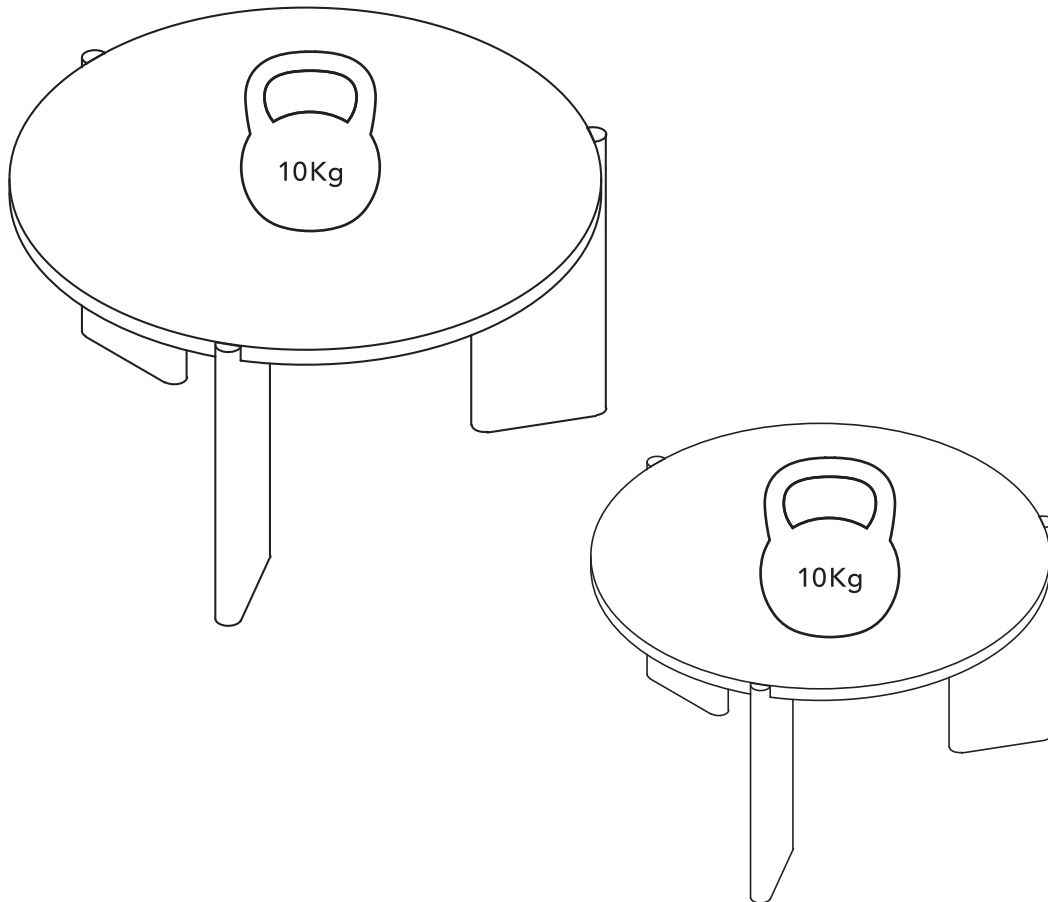

PARTS LIST

TABLE 1

<p>1</p>  <p>x1</p>	<p>2</p>  <p>x3</p>
--	--

TABLE 2

<p>3</p>  <p>x1</p>	<p>4</p>  <p>x3</p>
--	--

HARDWARE

<p>A</p>  <p>x3</p>	<p>B</p>  <p>x15</p>	<p>C</p>  <p>x30</p>
<p>D</p>  <p>x3</p>		

ASSEMBLY INSTRUCTIONS

STEP 1

TABLE 1

D  x3	B  x9		x3
---	---	--	-----------

STEP 2

C  x18		
--	---	--

ASSEMBLY INSTRUCTIONS

STEP 1

TABLE 2

x3

STEP 2

ASSEMBLY INSTRUCTIONS

RECOMMENDED WEIGHT

MAXIMUM RECOMMENDED WEIGHT IS 10Kg ON TOP.

Your new product is ready for use.

CARE & MAINTENANCE OF YOUR PRODUCT