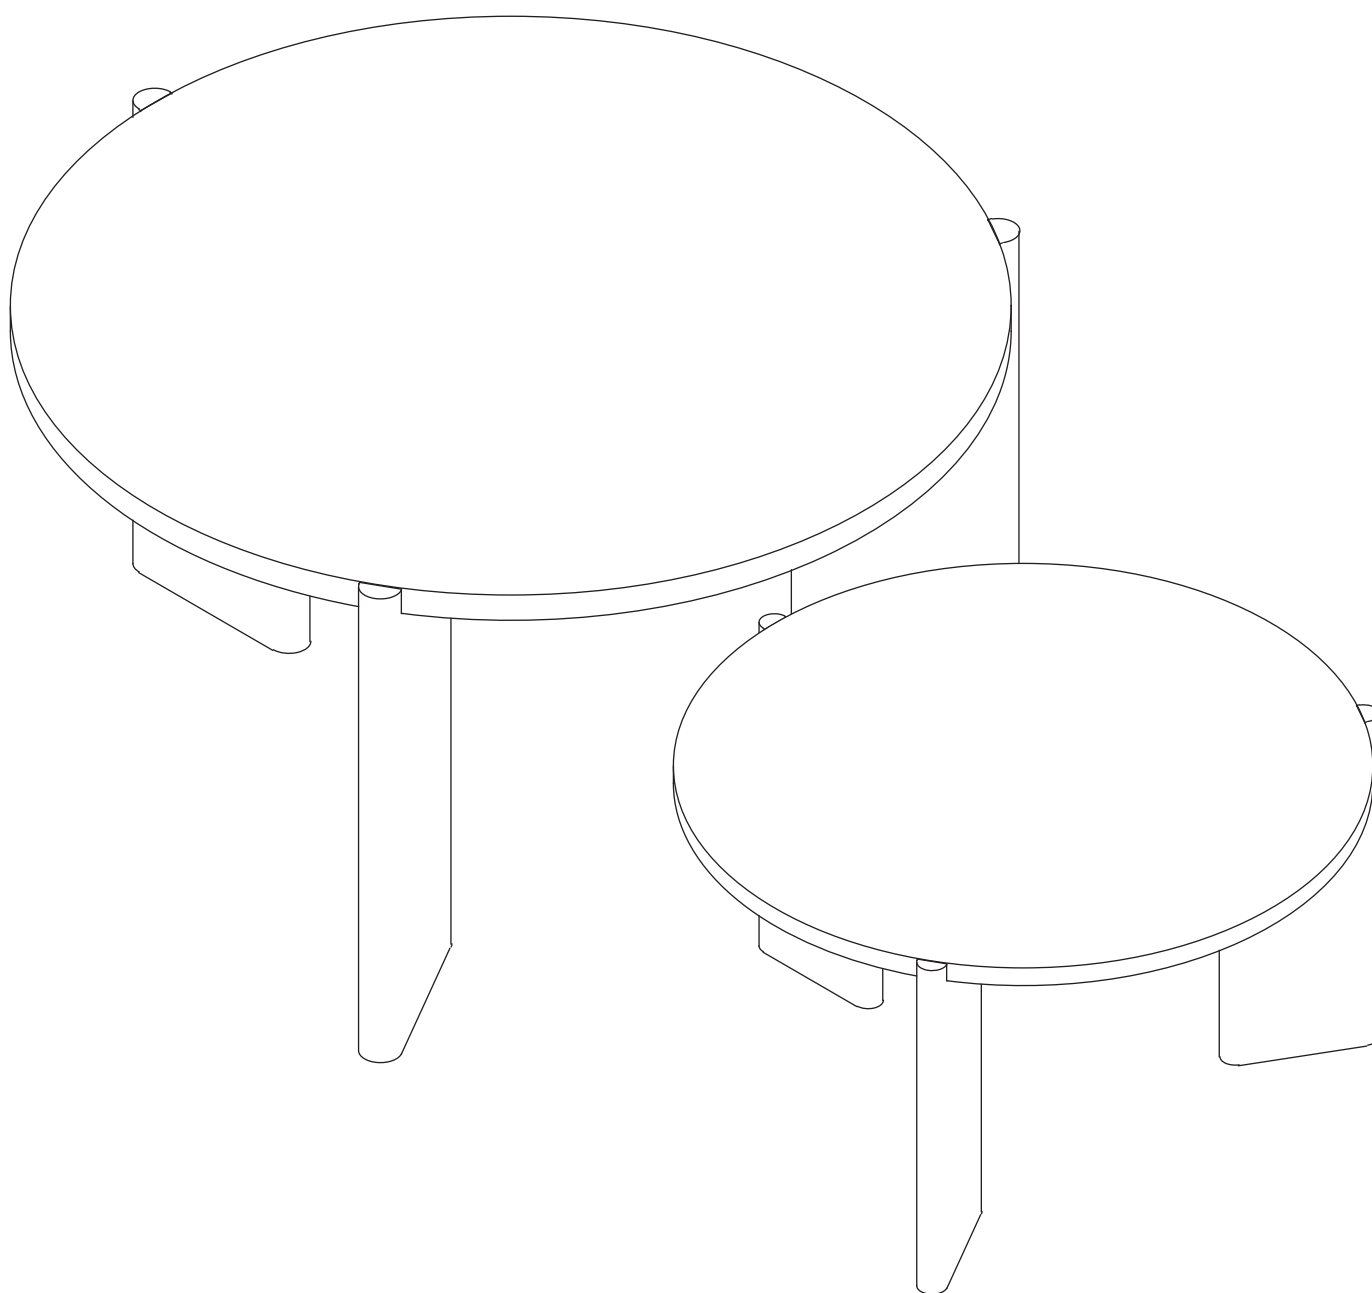

Cooper & Co.[®]

Taupo Coffee Tables Set of 2

ASSEMBLY
INSTRUCTIONS

Cooper & Co.®

Cheers for making this yours!

Cooper & Co is your go-to source for homeware that's as stylish as it is affordable! With our carefully curated selection, we aim to bring you the best of both worlds, ensuring that you can create a space that reflects your personal style without breaking the bank.